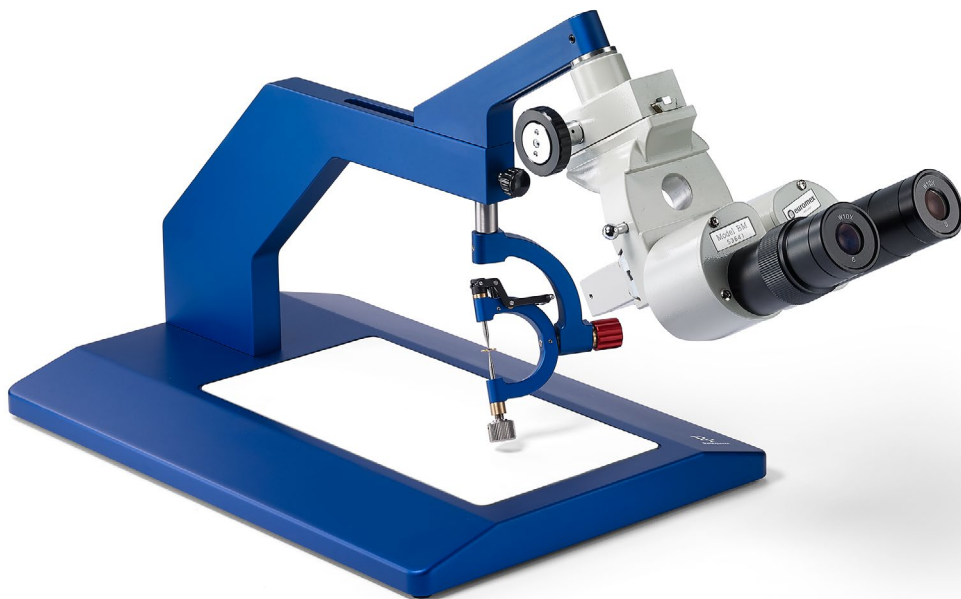

DESCRIPTION

Planetary eight-digits

Check and correct the beat of your balance wheels with ease. Handling at any angle under binoculars ensures easy, accurate correction of your balance wheels.

ITEM CODE

PRICE IN CHF

Planetary eight-digits

40-0004-000

11'149